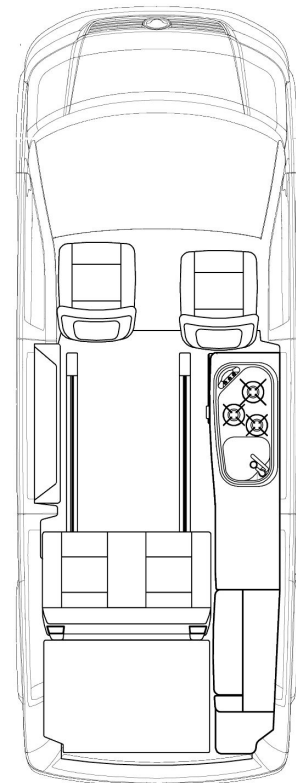

Weights

Tare	2407kg
GVM	3,000kg
Max payload (excl. options)	593kg
Max towable	2,500kg

Prices as at 01/01/2010
Prices include registration, CTP insurance and stamp duty charges
Specifications and prices are subject to variation without notice

Travelling